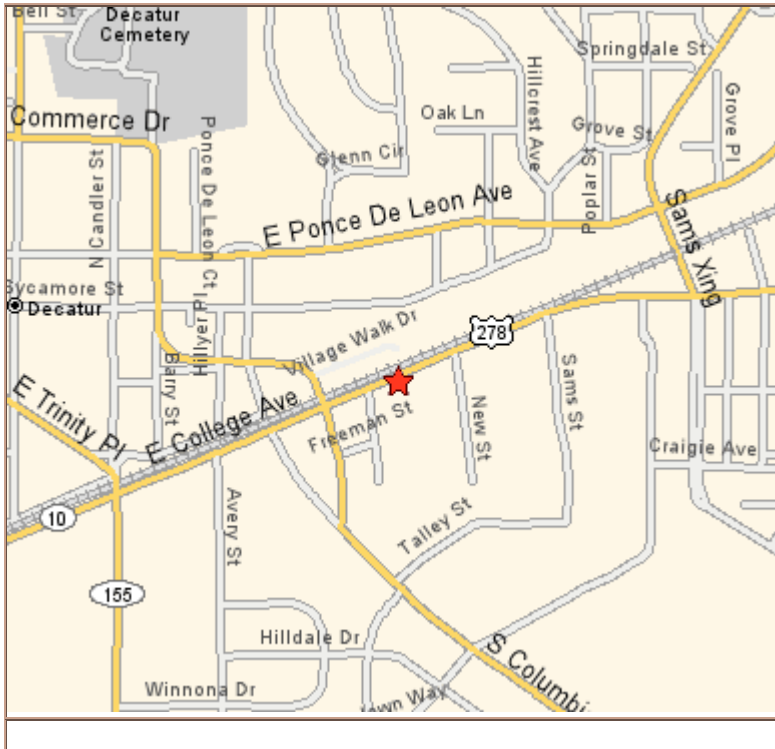

Mocha Match Coffee Bar

LOCATION

Mocha Match Coffee Bar
627 East College Ave., Suite F
Decatur, GA 30030

400 South

Take 400 South to 285 East toward Greenville/Augusta
Take Exit 39A- HWY78 West towards Decatur
HWY 78 becomes HWY 29 South/ Lawrenceville HWY
Make a Left onto Dekalb Industrial Way
Stay Straight to go onto Sam's Crossing.
Sam's Crossing becomes N. Arcadia .
Make a Right onto East College Ave.
Mocha Match Coffee Bar will be located on your Left in East Decatur Station brick building.

I-75/I-85 South

Take I-75/85 South
Take Exit 248C Freedom Parkway towards Carter Center.
Take Freedom Parkway (42 East) ramp towards Carter Center.
Make a Left onto Moreland Ave.
Make a Right onto Ponce de Leon.

Slight Right onto W. Ponce de Leon.

Make a Right onto W. Trinity Place.

W. Trinity Place becomes N. Candler Street.

Make a Left onto East College Ave.

Pass Agnes Scott College and Mocha Match Coffee Bar will be located on your right in East Decatur Station brick building.

Mocha Match Coffee Bar will be located on your left located in East Decatur Station brick building.

I-20 East

Take I-20 East

Take Exit 61A Maynard Terrace

Make a Left off of exit onto Maynard Terrace

Make a Right onto Memorial Drive SE